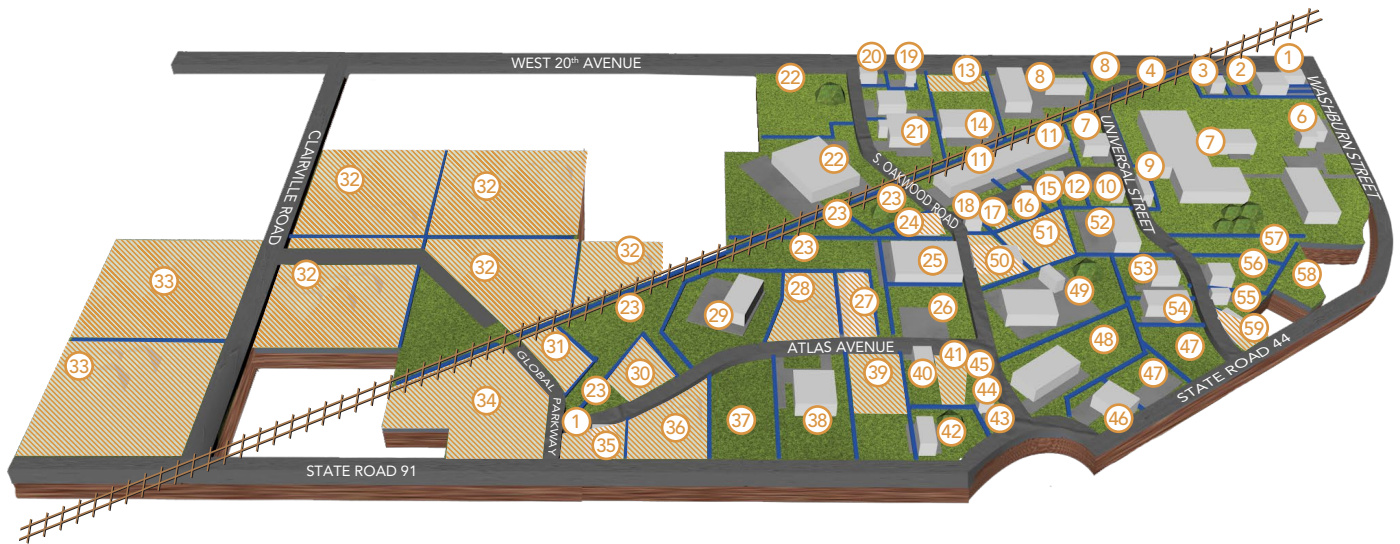

# SOUTHWEST INDUSTRIAL PARK

- Located west of South Washburn Street between WIS-44 and 20th Avenue.
- Less than quarter of a mile from Interstate 41.
- Rail service provided by Wisconsin & Southern Railroad.

BOUNDARY

AVAILABLE PROPERTIES

RAILROAD